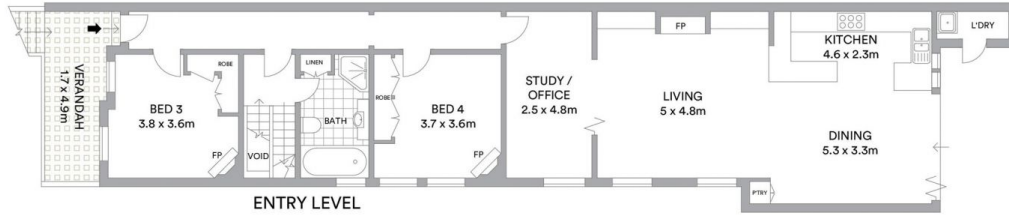

Scale in metres. Indicative only. All information contained herein is obtained from sources we believe to be accurate. We cannot guarantee its accuracy. Interested persons should make and rely on their own enquiries