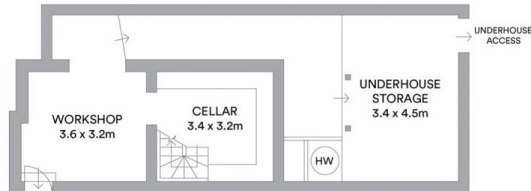

Scale in metres. Indicative only. All information contained herein is obtained from sources we believe to be accurate. We cannot guarantee its accuracy. Interested persons should make and rely on their own enquiries